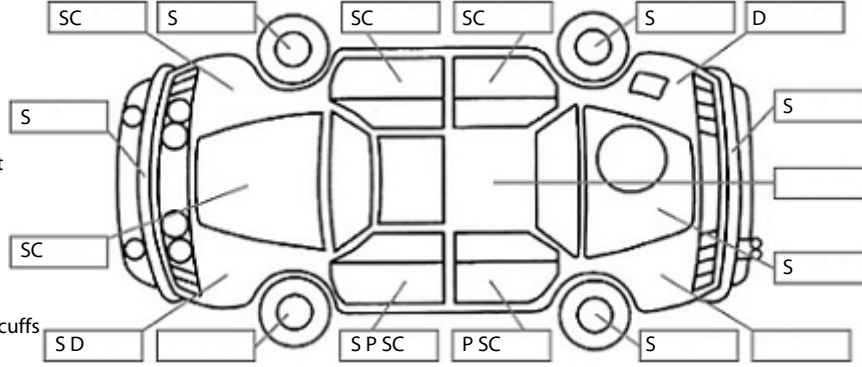

Key:

- S = scratch
- D = dent
- R = rust
- PT = paint defect
- C = crack
- P = pin dent
- * = decals
- SC = stone chips
- W = significant scuffs

Body Inspection Comments

Minor windscreen chips. Scratch on left sill.

Note: some defects & blemishes may not be displayed in the diagram

Conditions During Body Inspection: Dry

Under Carriage & Under Bonnet Inspection Comments

Interior Comments

Seats	Average
Carpets	Poor
Panels	Poor
Dashboard	Average