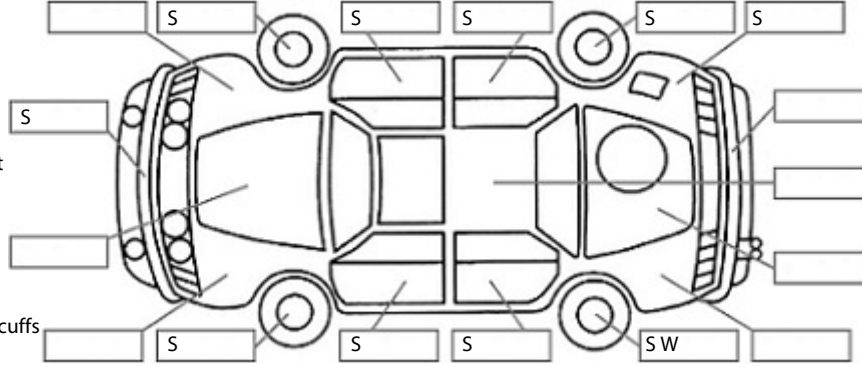

**Key:**

- S = scratch
- D = dent
- R = rust
- PT = paint defect
- C = crack
- P = pin dent
- \* = decals
- SC = stone chips
- W = significant scuffs

Body Inspection Comments

Note: some defects & blemishes may not be displayed in the diagram

Engine Timing Mechanism: Timing Chain  
Evidence of Cam Belt Replacement: Not Applicable Kms:

	Pass	Fail	N/A
<b>Engine</b>			
Oil level	✓		
Smoke & fumes	✓		
Performance	✓		
Noise	✓		
<b>Cooling System</b>			
Coolant condition	✓		
Performance	✓		
Radiator / Hoses (visual)	✓		
<b>Transmission</b>			
Operation	✓		
Noise	✓		
Clutch			✓
CV joints	✓		
Wheel bearings	✓		
<b>Brakes</b>			
Performance	✓		
Hand Brake	✓		
<b>Tyres</b> (lowest observed tread depth of tyres)			
Left front	5.0	mm	
Right front	5.0	mm	
Left rear	6.5	mm	
Right rear	4.5	mm	
Spare	N/A		
<b>Suspension</b>			
Suspension performance	✓		
Steering performance	✓		
Shock absorbers	✓		
<b>Air Conditioning / Heater</b>			
Operation	✓		
<b>Electrical / Accessories</b>			
Head lights	✓		
Tail lights	✓		
Indicators	✓		
Dashboard warning lights	✓		
Wipers (front & rear)	✓		
Window winder FL	✓		
Window winder FR	✓		
Window winder RL	✓		
Window winder RR	✓		
Rear view mirrors	✓		
Radio (basic test only)	✓		
CD (basic test only)			✓
Number of keys	1		
Central locking	✓		
Remote locking	✓		
Sat. Nav. (basic test only)			✓
Reversing camera	✓		