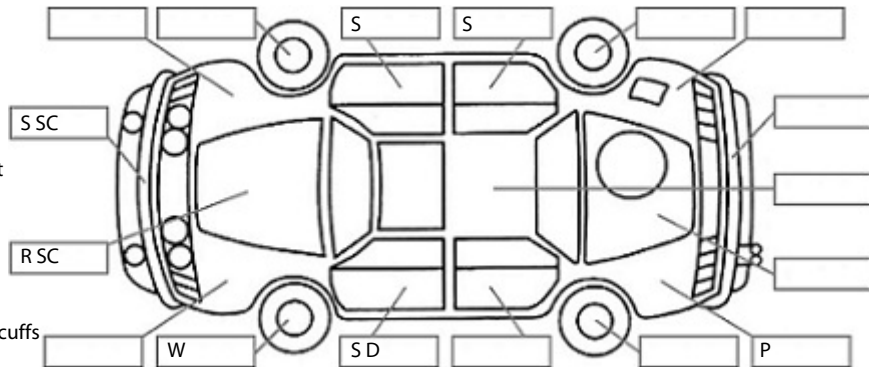

Key:

- S = scratch
- D = dent
- R = rust
- PT = paint defect
- C = crack
- P = pin dent
- * = decals
- SC = stone chips
- W = significant scuffs

Body Inspection Comments

Minor chips on front windscreen
Tail light damaged