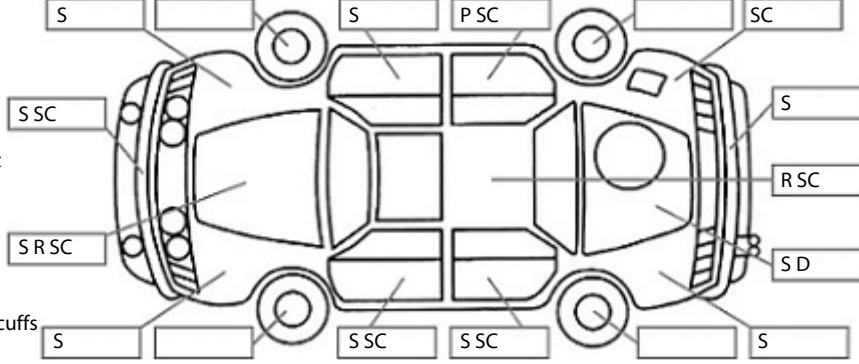

Make: KIA	Model: Sorento R	Body Style: SUV
Year: 2010	Registration: FKH277	Reg Expiry: 09 Jul 2024
WoF Expiry: 24 Apr 2025	Odometer: 187,800 Kms	Good No: 25671613
VIN: KNAKU814SA5088067	Next Service: 197000	Service History: Yes

Key:

- S = scratch
- D = dent
- R = rust
- PT = paint defect
- C = crack
- P = pin dent
- * = decals
- SC = stone chips
- W = significant scuffs

Body Inspection Comments

Note: some defects & blemishes may not be displayed in the diagram