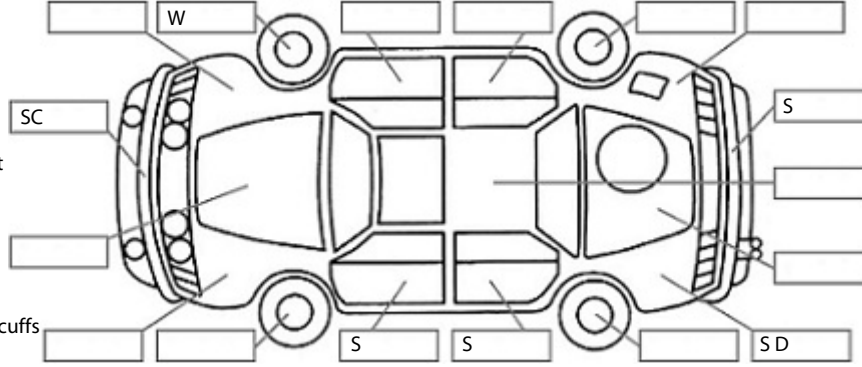

Make: Mitsubishi	Model: Delica	Body Style: Wagon
Year: 2009	Registration: NDJ381	Reg Expiry: 17 May 2024
WoF Expiry: 24 Apr 2025	Odometer: 172,944 Kms	Good No: 25671374
VIN: 7AT0CJ0PX20303427	Next Service: 182000	Service History: No

Key:

- S = scratch
- D = dent
- R = rust
- PT = paint defect
- C = crack
- P = pin dent
- * = decals
- SC = stone chips
- W = significant scuffs

Body Inspection Comments

Note: some defects & blemishes may not be displayed in the diagram