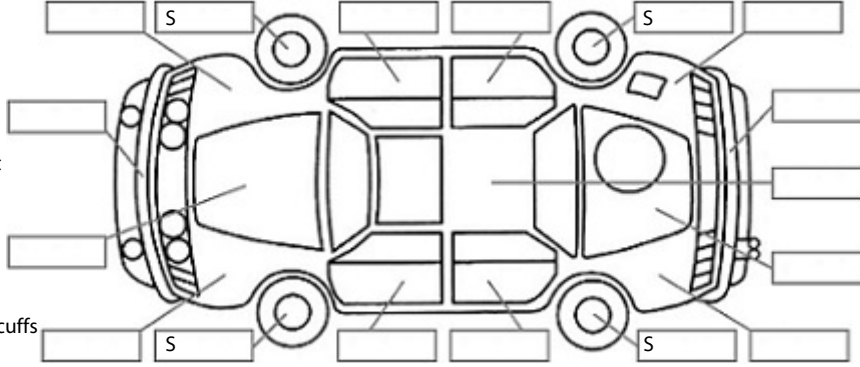

Key:

- S = scratch
- D = dent
- R = rust
- PT = paint defect
- C = crack
- P = pin dent
- * = decals
- SC = stone chips
- W = significant scuffs

Body Inspection Comments

Note: some defects & blemishes may not be displayed in the diagram