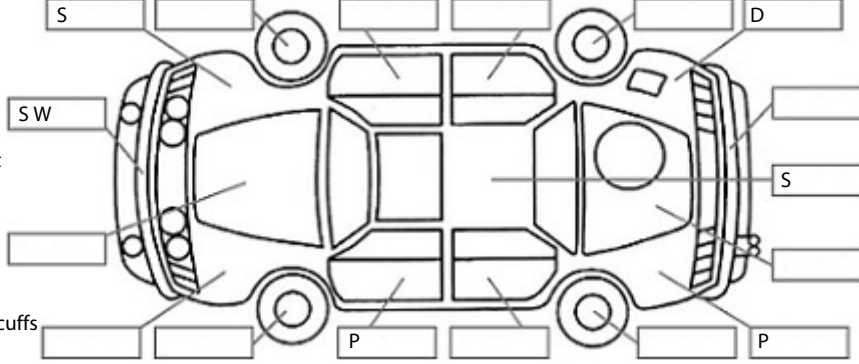

**Key:**

- S = scratch
- D = dent
- R = rust
- PT = paint defect
- C = crack
- P = pin dent
- \* = decals
- SC = stone chips
- W = significant scuffs

Body Inspection Comments

Note: some defects & blemishes may not be displayed in the diagram

Engine Timing Mechanism: Timing Chain  
Evidence of Cam Belt Replacement: Not Applicable Kms:

	Pass	Fail	N/A
<b>Engine</b>			
Oil level	✓		
Smoke & fumes	✓		
Performance	✓		
Noise	✓		
<b>Cooling System</b>			
Coolant condition	✓		
Performance	✓		
Radiator / Hoses (visual)	✓		
<b>Transmission</b>			
Operation	✓		
Noise	✓		
Clutch			✓
CV joints	✓		
Wheel bearings	✓		
<b>Brakes</b>			
Performance	✓		
Hand Brake	✓		
<b>Tyres</b> (lowest observed tread depth of tyres)			
Left front	5.2	mm	
Right front	5.2	mm	
Left rear	4.6	mm	
Right rear	4.5	mm	
Spare	Yes		
<b>Suspension</b>			
Suspension performance	✓		
Steering performance	✓		
Shock absorbers	✓		
<b>Air Conditioning / Heater</b>			
Operation	✓		
<b>Electrical / Accessories</b>			
Head lights	✓		
Tail lights	✓		
Indicators	✓		
Dashboard warning lights	✓		
Wipers (front & rear)	✓		
Window winder FL	✓		
Window winder FR	✓		
Window winder RL	✓		
Window winder RR	✓		
Rear view mirrors	✓		
Radio (basic test only)	✓		
CD (basic test only)	✓		
Number of keys	2		
Central locking	✓		
Remote locking	✓		
Sat. Nav. (basic test only)			✓
Reversing camera	✓		