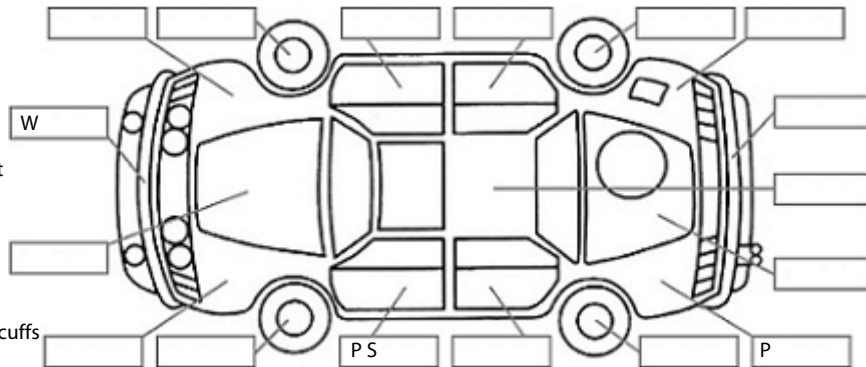

**Key:**

- S = scratch
- D = dent
- R = rust
- PT = paint defect
- C = crack
- P = pin dent
- \* = decals
- SC = stone chips
- W = significant scuffs

Body Inspection Comments

Note: some defects & blemishes may not be displayed in the diagram

Engine Timing Mechanism: Timing Chain  
 Evidence of Cam Belt Replacement: Not Applicable Kms:

	Pass	Fail	N/A
<b>Engine</b>			
Oil level	✓		
Smoke & fumes	✓		
Performance	✓		
Noise	✓		
<b>Cooling System</b>			
Coolant condition	✓		
Performance	✓		
Radiator / Hoses (visual)	✓		
<b>Transmission</b>			
Operation	✓		
Noise	✓		
Clutch			✓
CV joints	✓		
Wheel bearings	✓		
<b>Brakes</b>			
Performance	✓		
Hand Brake	✓		
<b>Tyres</b> (lowest observed tread depth of tyres)			
Left front	6.0	mm	
Right front	5.6	mm	
Left rear	6.4	mm	
Right rear	6.4	mm	
Spare		N/A	
<b>Suspension</b>			
Suspension performance	✓		
Steering performance	✓		
Shock absorbers	✓		
<b>Air Conditioning / Heater</b>			
Operation	✓		
<b>Electrical / Accessories</b>			
Head lights	✓		
Tail lights	✓		
Indicators	✓		
Dashboard warning lights	✓		
Wipers (front & rear)	✓		
Window winder FL	✓		
Window winder FR	✓		
Window winder RL	✓		
Window winder RR	✓		
Rear view mirrors	✓		
Radio (basic test only)	✓		
CD (basic test only)			✓
Number of keys	2		
Central locking	✓		
Remote locking	✓		
Sat. Nav. (basic test only)			✓
Reversing camera	✓		