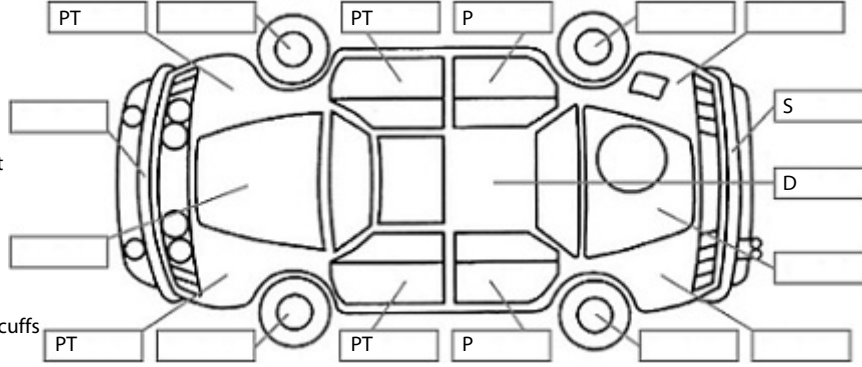

Key:

- S = scratch
- D = dent
- R = rust
- PT = paint defect
- C = crack
- P = pin dent
- * = decals
- SC = stone chips
- W = significant scuffs

Body Inspection Comments

Headliner mark.
Boot lid interior panel trim minor damage.