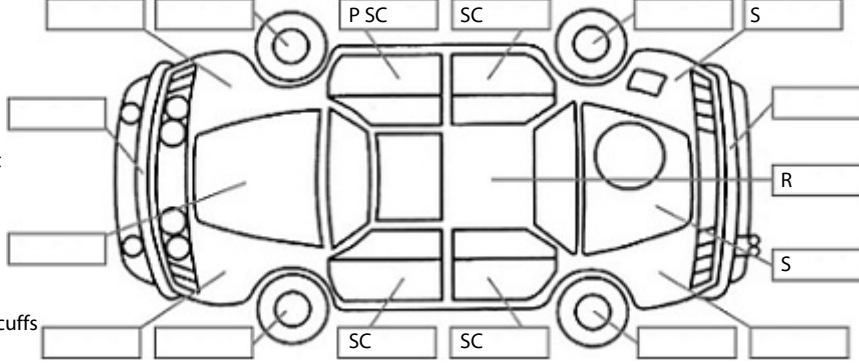

<b>Make:</b> Mazda	<b>Model:</b> Bt-50	<b>Body Style:</b> Utility
<b>Year:</b> 2019	<b>Registration:</b> MNP269	<b>Reg Expiry:</b> 24 May 2024
<b>WoF Expiry:</b> 24 Apr 2025	<b>Odometer:</b> 87,384 Kms	<b>Good No:</b> 25665561
<b>VIN:</b> MM0UR0YG10094574	<b>Next Service:</b> 97,140 km	<b>Service History:</b> No

**Key:**

- S = scratch
- D = dent
- R = rust
- PT = paint defect
- C = crack
- P = pin dent
- \* = decals
- SC = stone chips
- W = significant scuffs

Body Inspection Comments

Note: some defects & blemishes may not be displayed in the diagram