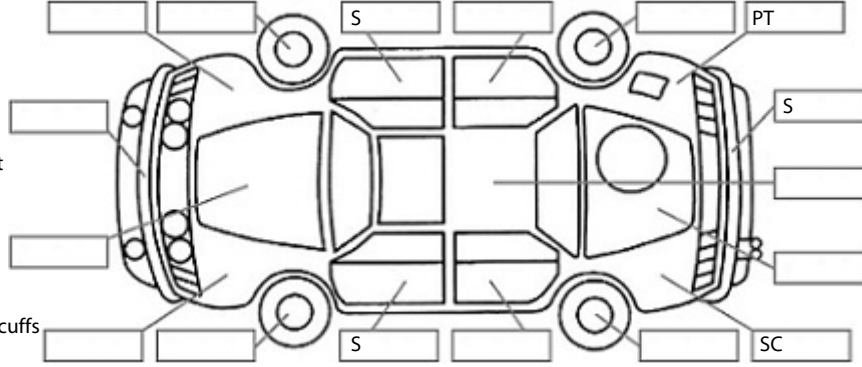

Make: Mitsubishi	Model: Delica	Body Style: Wagon
Year: 2008	Registration:	Reg Expiry:
WoF Expiry: 19 Apr 2025	Odometer: 108,074 Kms	Good No: 25664205
VIN: 7AT0CJ0PX24102478	Next Service: 118,000 km	Service History: No

Key:

- S = scratch
- D = dent
- R = rust
- PT = paint defect
- C = crack
- P = pin dent
- * = decals
- SC = stone chips
- W = significant scuffs

Body Inspection Comments

Note: some defects & blemishes may not be displayed in the diagram