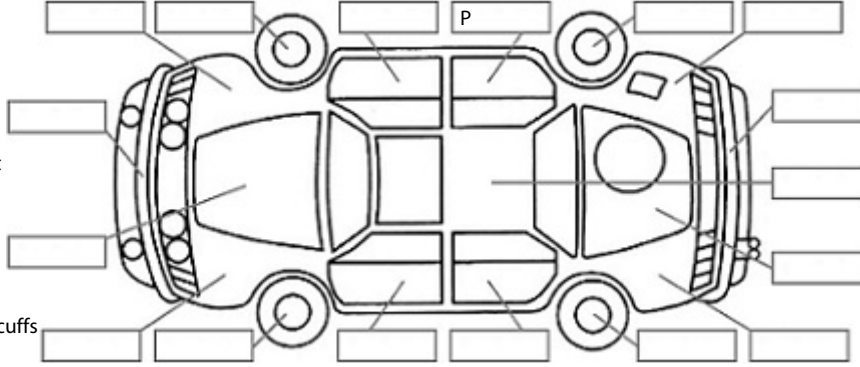

<b>Make:</b> Subaru	<b>Model:</b> Forester	<b>Body Style:</b> Wagon
<b>Year:</b> 2014	<b>Registration:</b>	<b>Reg Expiry:</b>
<b>WoF Expiry:</b> 23 Apr 2025	<b>Odometer:</b> 58,920 Kms	<b>Good No:</b> 25663874
<b>VIN:</b> 7AT0GF17X24039278	<b>Next Service:</b> 68900 kms	<b>Service History:</b> No

**Key:**

- S = scratch
- D = dent
- R = rust
- PT = paint defect
- C = crack
- P = pin dent
- \* = decals
- SC = stone chips
- W = significant scuffs

Body Inspection Comments

Note: some defects & blemishes may not be displayed in the diagram