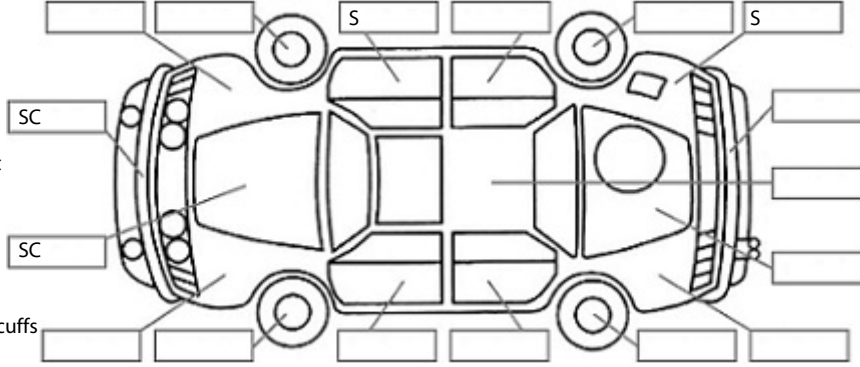

Make: Nissan	Model: Pathfinder	Body Style: SUV
Year: 2013	Registration: HCU490	Reg Expiry: 06 Jul 2024
WoF Expiry: 30 Apr 2025	Odometer: 237,148 Kms	Good No: 25663241
VIN: 5N1AR2MMXEC60560	Next Service: 248000	Service History: No

Key:

- S = scratch
- D = dent
- R = rust
- PT = paint defect
- C = crack
- P = pin dent
- * = decals
- SC = stone chips
- W = significant scuffs

Body Inspection Comments

Note: some defects & blemishes may not be displayed in the diagram