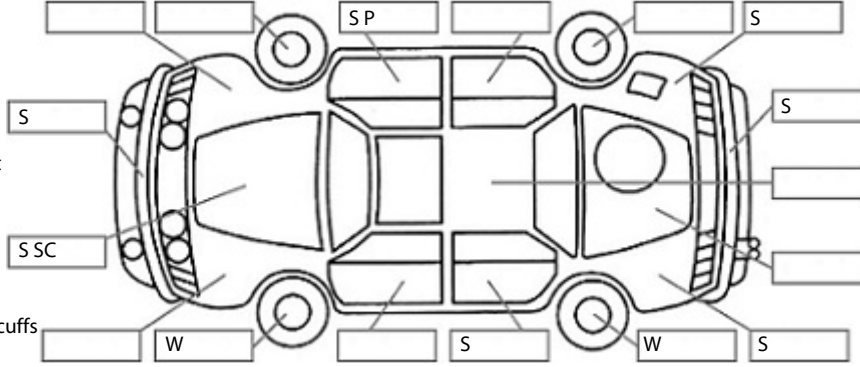

Make: Ford	Model: Territory	Body Style: SUV
Year: 2014	Registration: HSE765	Reg Expiry: 22 Jul 2024
WoF Expiry: 18 Apr 2025	Odometer: 75,643 Kms	Good No: 25663045
VIN: 6FPAAAJGATEJ63932	Next Service: 85000	Service History: Yes

Key:

- S = scratch
- D = dent
- R = rust
- PT = paint defect
- C = crack
- P = pin dent
- * = decals
- SC = stone chips
- W = significant scuffs

Body Inspection Comments

Note: some defects & blemishes may not be displayed in the diagram

Engine Timing Mechanism: Timing Chain
Evidence of Cam Belt Replacement: Not Applicable Kms:

	Pass	Fail	N/A
Engine			
Oil level	✓		
Smoke & fumes	✓		
Performance	✓		
Noise	✓		
Cooling System			
Coolant condition	✓		
Performance	✓		
Radiator / Hoses (visual)	✓		
Transmission			
Operation	✓		
Noise	✓		
Clutch			✓
CV joints	✓		
Wheel bearings	✓		
Brakes			
Performance	✓		
Hand Brake	✓		
Tyres (lowest observed tread depth of tyres)			
Left front	5.0	mm	
Right front	5.0	mm	
Left rear	5.0	mm	
Right rear	7.0	mm	
Spare	Yes		
Suspension			
Suspension performance	✓		
Steering performance	✓		
Shock absorbers	✓		
Air Conditioning / Heater			
Operation	✓		
Electrical / Accessories			
Head lights	✓		
Tail lights	✓		
Indicators	✓		
Dashboard warning lights	✓		
Wipers (front & rear)	✓		
Window winder FL	✓		
Window winder FR	✓		
Window winder RL	✓		
Window winder RR	✓		
Rear view mirrors	✓		
Radio (basic test only)	✓		
CD (basic test only)	✓		
Number of keys	1		
Central locking	✓		
Remote locking	✓		
Sat. Nav. (basic test only)			✓
Reversing camera	✓		