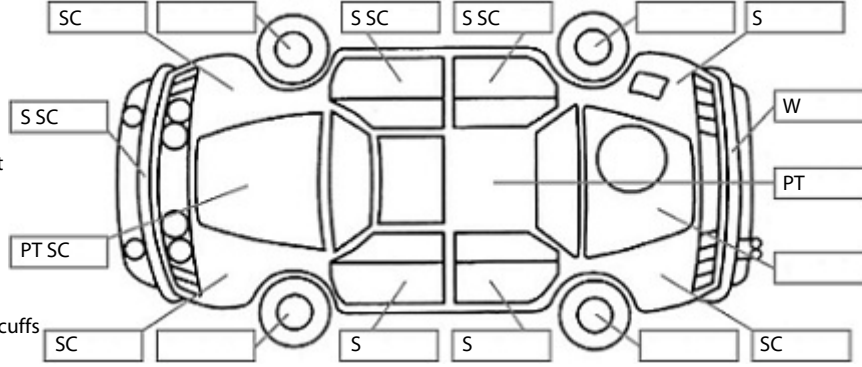

Key:

- S = scratch
- D = dent
- R = rust
- PT = paint defect
- C = crack
- P = pin dent
- * = decals
- SC = stone chips
- W = significant scuffs

Body Inspection Comments

Note: some defects & blemishes may not be displayed in the diagram