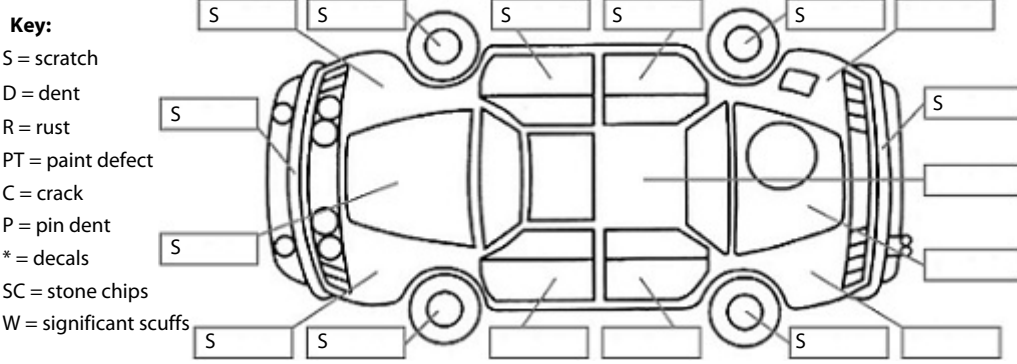

Make: Holden	Model: Trax	Body Style: SUV
Year: 2019	Registration: MJW183	Reg Expiry: 30 Oct 2024
WoF Expiry:	Odometer:	Good No: 25662234
VIN: KL3BA7689LB010105	Next Service:	Service History:

Note: This report is not a warranty

This report is a guide only. Consideration is made for age and mileage. Parts have not been dismantled or diagnostic testing undertaken. The vehicle has been driven up to 50km/h from cold. The Vendor recommends a full mechanical inspection prior to purchase and this can be arranged for an additional charge.

Conditions During Body Inspection:

Under Carriage & Under Bonnet Inspection Comments

Interior Comments

Seats	Good
Carpets	Good
Panels	Good
Dashboard	Good

General Comments

no service history

Road Conditions During Test Drive: Dry

Engine Timing Mechanism: Timing Chain

Evidence of Cam Belt Replacement: No Kms:

	Pass	Fail	N/A
Engine			
Oil level	✓		
Smoke & fumes	✓		
Performance	✓		
Noise	✓		
Cooling System			
Coolant condition	✓		
Performance	✓		
Radiator / Hoses (visual)	✓		
Transmission			
Operation	✓		
Noise	✓		
Clutch			✓
CV joints	✓		
Wheel bearings	✓		
Brakes			
Performance	✓		
Hand Brake	✓		
Tyres (lowest observed tread depth of tyres)			
Left front	6	mm	
Right front	6	mm	
Left rear	6	mm	
Right rear	6	mm	
Spare		Yes	
Suspension			
Suspension performance	✓		
Steering performance	✓		
Shock absorbers	✓		
Air Conditioning / Heater			
Operation	✓		
Electrical / Accessories			
Head lights	✓		
Tail lights	✓		
Indicators	✓		
Dashboard warning lights	✓		
Wipers (front & rear)	✓		
Window winder FL	✓		
Window winder FR	✓		
Window winder RL	✓		
Window winder RR	✓		
Rear view mirrors	✓		
Radio (basic test only)	✓		
CD (basic test only)			✓
Number of keys	1		
Central locking	✓		
Remote locking	✓		
Sat. Nav. (basic test only)			✓
Reversing camera	✓		

Inspected by: Sunny

Date: 22 May 2024

I have read and understood this condition guide. Name: ..... Signature: .....