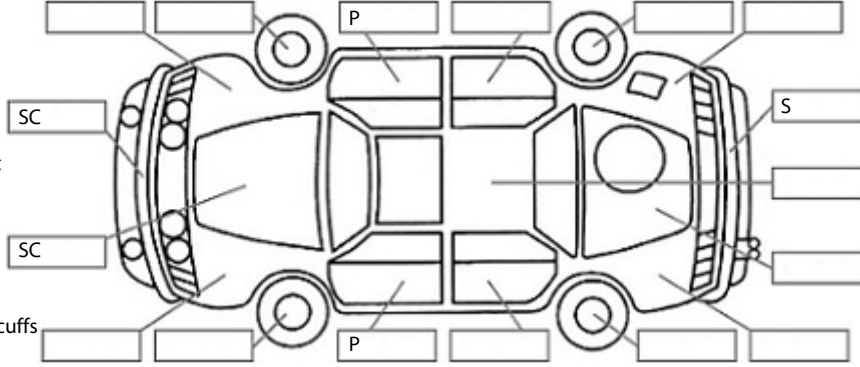

Key:

- S = scratch
- D = dent
- R = rust
- PT = paint defect
- C = crack
- P = pin dent
- * = decals
- SC = stone chips
- W = significant scuffs

Body Inspection Comments

Note: some defects & blemishes may not be displayed in the diagram

Engine Timing Mechanism: Timing Chain
Evidence of Cam Belt Replacement: Not Applicable Kms:

	Pass	Fail	N/A
Engine			
Oil level	✓		
Smoke & fumes	✓		
Performance	✓		
Noise	✓		
Cooling System			
Coolant condition	✓		
Performance	✓		
Radiator / Hoses (visual)	✓		
Transmission			
Operation	✓		
Noise	✓		
Clutch			✓
CV joints	✓		
Wheel bearings	✓		
Brakes			
Performance	✓		
Hand Brake	✓		
Tyres (lowest observed tread depth of tyres)			
Left front	8.5	mm	
Right front	6.5	mm	
Left rear	6.0	mm	
Right rear	6.5	mm	
Spare	Yes		
Suspension			
Suspension performance	✓		
Steering performance	✓		
Shock absorbers	✓		
Air Conditioning / Heater			
Operation	✓		
Electrical / Accessories			
Head lights	✓		
Tail lights	✓		
Indicators	✓		
Dashboard warning lights	✓		
Wipers (front & rear)	✓		
Window winder FL	✓		
Window winder FR	✓		
Window winder RL	✓		
Window winder RR	✓		
Rear view mirrors	✓		
Radio (basic test only)	✓		
CD (basic test only)	✓		
Number of keys	1		
Central locking	✓		
Remote locking	✓		
Sat. Nav. (basic test only)			✓
Reversing camera	✓		