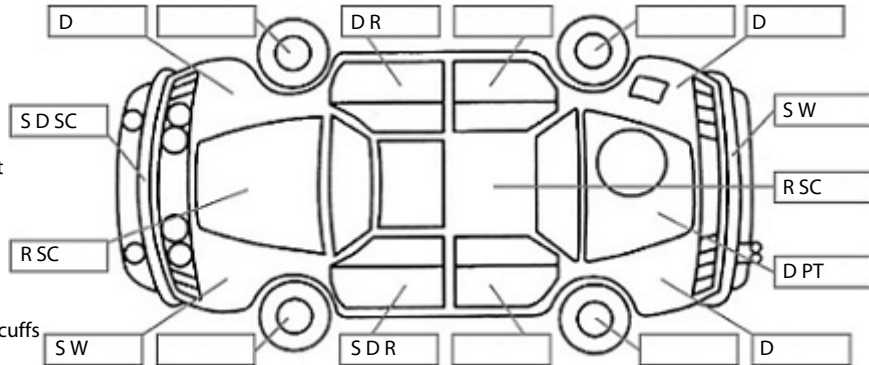

Key:

- S = scratch
- D = dent
- R = rust
- PT = paint defect
- C = crack
- P = pin dent
- * = decals
- SC = stone chips
- W = significant scuffs

Body Inspection Comments

Windscreen stone chips

Note: some defects & blemishes may not be displayed in the diagram