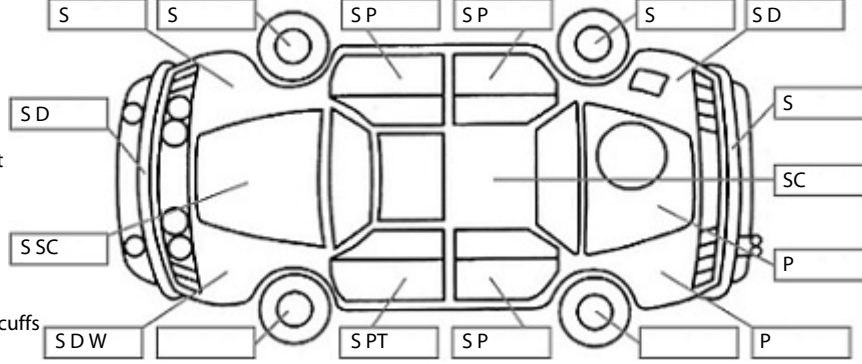

Make: Toyota	Model: Vanguard	Body Style: Wagon
Year: 2010	Registration: NQK756	Reg Expiry: 25 Jul 2024
WoF Expiry: 03 Apr 2025	Odometer: 89,111 Kms	Good No: 25658120
VIN: 7AT0H65BX21146640	Next Service: 99000kms	Service History: No

Key:

- S = scratch
- D = dent
- R = rust
- PT = paint defect
- C = crack
- P = pin dent
- * = decals
- SC = stone chips
- W = significant scuffs

Body Inspection Comments

Note: some defects & blemishes may not be displayed in the diagram

Engine Timing Mechanism: Timing Chain
Evidence of Cam Belt Replacement: Not Applicable Kms:

	Pass	Fail	N/A
Engine			
Oil level	✓		
Smoke & fumes	✓		
Performance	✓		
Noise	✓		
Cooling System			
Coolant condition	✓		
Performance	✓		
Radiator / Hoses (visual)	✓		
Transmission			
Operation	✓		
Noise	✓		
Clutch			✓
CV joints	✓		
Wheel bearings	✓		
Brakes			
Performance	✓		
Hand Brake	✓		
Tyres (lowest observed tread depth of tyres)			
Left front	7.0	mm	
Right front	7.0	mm	
Left rear	5.0	mm	
Right rear	5.0	mm	
Spare		N/A	
Suspension			
Suspension performance	✓		
Steering performance	✓		
Shock absorbers	✓		
Air Conditioning / Heater			
Operation	✓		
Electrical / Accessories			
Head lights	✓		
Tail lights	✓		
Indicators	✓		
Dashboard warning lights	✓		
Wipers (front & rear)	✓		
Window winder FL	✓		
Window winder FR	✓		
Window winder RL	✓		
Window winder RR	✓		
Rear view mirrors	✓		
Radio (basic test only)	✓		
CD (basic test only)			✓
Number of keys	1		
Central locking	✓		
Remote locking	✓		
Sat. Nav. (basic test only)			✓
Reversing camera	✓		