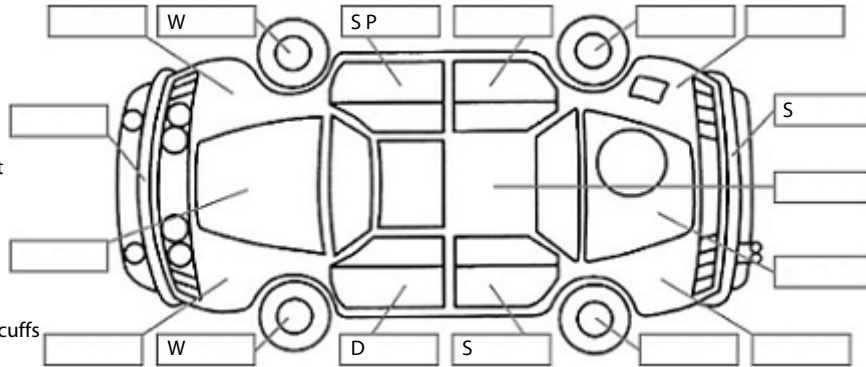

Make:	Subaru	Model:	Impreza	Body Style:	Wagon
Year:	2010	Registration:	MSU167	Reg Expiry:	02 Apr 2024
WoF Expiry:	19 Apr 2025	Odometer:	135,089 Kms	Good No:	25646858
VIN:	7AT0GF09X20011094	Next Service:	145000kms	Service History:	No

Key:

- S = scratch
- D = dent
- R = rust
- PT = paint defect
- C = crack
- P = pin dent
- * = decals
- SC = stone chips
- W = significant scuffs

Body Inspection Comments

Note: some defects & blemishes may not be displayed in the diagram