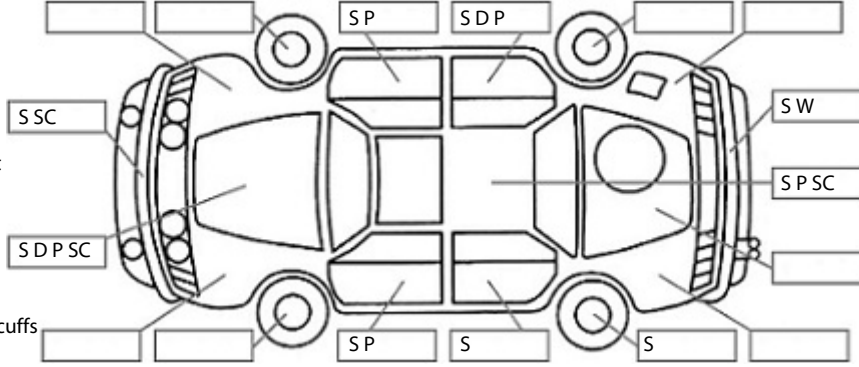

Key:

- S = scratch
- D = dent
- R = rust
- PT = paint defect
- C = crack
- P = pin dent
- * = decals
- SC = stone chips
- W = significant scuffs

Body Inspection Comments

Note: some defects & blemishes may not be displayed in the diagram

Engine Timing Mechanism: Timing Chain
Evidence of Cam Belt Replacement: Not Applicable Kms:

	Pass	Fail	N/A
Engine			
Oil level	✓		
Smoke & fumes	✓		
Performance	✓		
Noise	✓		
Cooling System			
Coolant condition	✓		
Performance	✓		
Radiator / Hoses (visual)	✓		
Transmission			
Operation	✓		
Noise	✓		
Clutch			✓
CV joints	✓		
Wheel bearings	✓		
Brakes			
Performance	✓		
Hand Brake	✓		
Tyres (lowest observed tread depth of tyres)			
Left front	5.0	mm	
Right front	5.0	mm	
Left rear	3.2	mm	
Right rear	3.4	mm	
Spare	Yes		
Suspension			
Suspension performance	✓		
Steering performance	✓		
Shock absorbers	✓		
Air Conditioning / Heater			
Operation	✓		
Electrical / Accessories			
Head lights	✓		
Tail lights	✓		
Indicators	✓		
Dashboard warning lights	✓		
Wipers (front & rear)	✓		
Window winder FL	✓		
Window winder FR	✓		
Window winder RL	✓		
Window winder RR	✓		
Rear view mirrors	✓		
Radio (basic test only)	✓		
CD (basic test only)	✓		
Number of keys	1		
Central locking	✓		
Remote locking	✓		
Sat. Nav. (basic test only)			✓
Reversing camera			✓