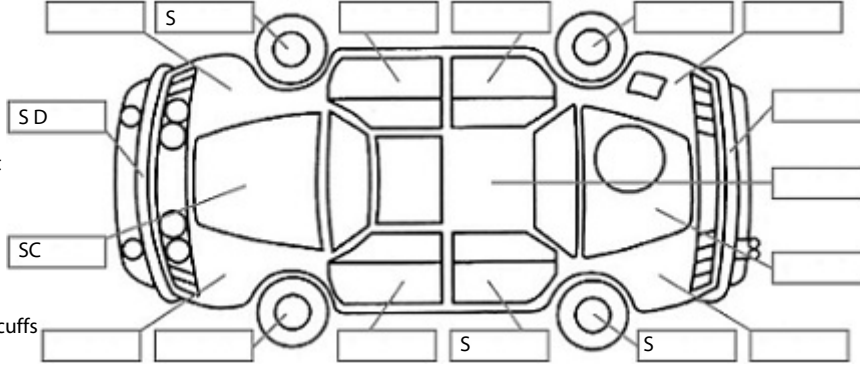

**Key:**

- S = scratch
- D = dent
- R = rust
- PT = paint defect
- C = crack
- P = pin dent
- \* = decals
- SC = stone chips
- W = significant scuffs

Body Inspection Comments

Note: some defects & blemishes may not be displayed in the diagram

Engine Timing Mechanism: Timing Chain  
Evidence of Cam Belt Replacement: Not Applicable Kms:

	Pass	Fail	N/A
<b>Engine</b>			
Oil level	✓		
Smoke & fumes	✓		
Performance	✓		
Noise	✓		
<b>Cooling System</b>			
Coolant condition	✓		
Performance	✓		
Radiator / Hoses (visual)	✓		
<b>Transmission</b>			
Operation	✓		
Noise	✓		
Clutch			✓
CV joints	✓		
Wheel bearings	✓		
<b>Brakes</b>			
Performance	✓		
Hand Brake	✓		
<b>Tyres</b> (lowest observed tread depth of tyres)			
Left front	6.0	mm	
Right front	6.5	mm	
Left rear	2.5	mm	
Right rear	2.2	mm	
Spare	Yes		
<b>Suspension</b>			
Suspension performance	✓		
Steering performance	✓		
Shock absorbers	✓		
<b>Air Conditioning / Heater</b>			
Operation	✓		
<b>Electrical / Accessories</b>			
Head lights	✓		
Tail lights	✓		
Indicators	✓		
Dashboard warning lights	✓		
Wipers (front & rear)	✓		
Window winder FL	✓		
Window winder FR	✓		
Window winder RL	✓		
Window winder RR	✓		
Rear view mirrors	✓		
Radio (basic test only)	✓		
CD (basic test only)	✓		
Number of keys	2		
Central locking	✓		
Remote locking	✓		
Sat. Nav. (basic test only)			✓
Reversing camera		✓	