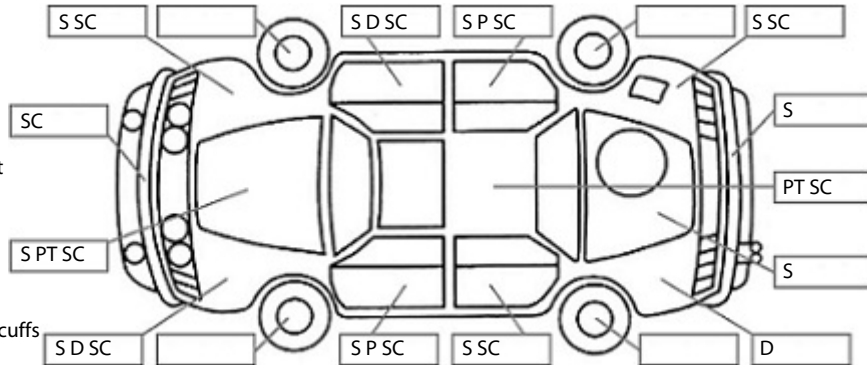

Make: Skoda	Model: Superb	Body Style: Sedan
Year: 2015	Registration: PMT940	Reg Expiry: 01 Apr 2024
WoF Expiry: 16 Nov 2024	Odometer: 141,000 Kms	Good No: 25641899
VIN: TMBBF93T7E9023148	Next Service: 146,000km	Service History: Yes

Key:

- S = scratch
- D = dent
- R = rust
- PT = paint defect
- C = crack
- P = pin dent
- * = decals
- SC = stone chips
- W = significant scuffs

Body Inspection Comments

Note: some defects & blemishes may not be displayed in the diagram