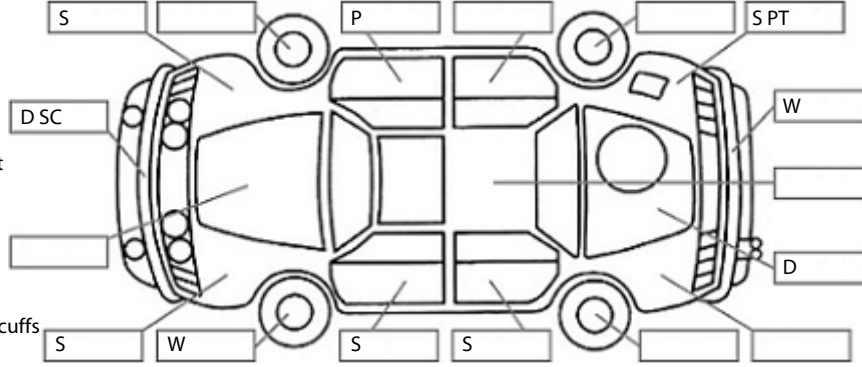

**Key:**

- S = scratch
- D = dent
- R = rust
- PT = paint defect
- C = crack
- P = pin dent
- \* = decals
- SC = stone chips
- W = significant scuffs

**Body Inspection Comments**

Note: some defects & blemishes may not be displayed in the diagram

Battery health 10 out of 12.  
Showing 140kms on range meter when fully charged (with AC ON).  
Small paint blemish on front bumper.

Conditions During Body Inspection: Dry

**Under Carriage & Under Bonnet Inspection Comments**