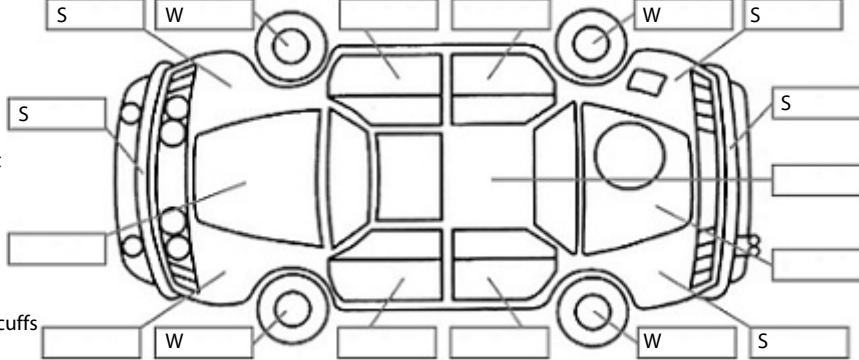

- Key:**
S = scratch
D = dent
R = rust
PT = paint defect
C = crack
P = pin dent
* = decals
SC = stone chips
W = significant scuffs

Body Inspection Comments

Some underbody oxidation

Note: some defects & blemishes may not be displayed in the diagram

Engine Timing Mechanism: Timing Chain
Evidence of Cam Belt Replacement: Not Applicable Kms:

	Pass	Fail	N/A
Engine			
Oil level	✓		
Smoke & fumes	✓		
Performance	✓		
Noise	✓		
Cooling System			
Coolant condition	✓		
Performance	✓		
Radiator / Hoses (visual)	✓		
Transmission			
Operation	✓		
Noise	✓		
Clutch			✓
CV joints	✓		
Wheel bearings	✓		
Brakes			
Performance	✓		
Hand Brake	✓		
Tyres (lowest observed tread depth of tyres)			
Left front	4.0	mm	
Right front	4.0	mm	
Left rear	7.0	mm	
Right rear	7.0	mm	
Spare	Yes		
Suspension			
Suspension performance	✓		
Steering performance	✓		
Shock absorbers	✓		
Air Conditioning / Heater			
Operation	✓		
Electrical / Accessories			
Head lights	✓		
Tail lights	✓		
Indicators	✓		
Dashboard warning lights	✓		
Wipers (front & rear)	✓		
Window winder FL	✓		
Window winder FR	✓		
Window winder RL	✓		
Window winder RR	✓		
Rear view mirrors	✓		
Radio (basic test only)	✓		
CD (basic test only)	✓		
Number of keys	2		
Central locking	✓		
Remote locking	✓		
Sat. Nav. (basic test only)			✓
Reversing camera	✓		