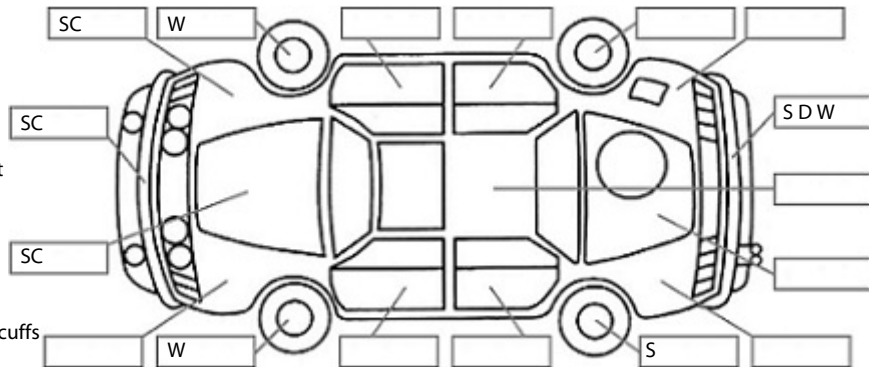

<b>Make:</b> KIA	<b>Model:</b> Koup	<b>Body Style:</b> Sports Car
<b>Year:</b> 2010	<b>Registration:</b> FKS901	<b>Reg Expiry:</b> 30 Sep 2024
<b>WoF Expiry:</b> 24 Nov 2024	<b>Odometer:</b> 44,333 Kms	<b>Good No:</b> 25632290
<b>VIN:</b> KNAFT612MA5275254	<b>Next Service:</b> 51100	<b>Service History:</b> No

**Key:**

- S = scratch
- D = dent
- R = rust
- PT = paint defect
- C = crack
- P = pin dent
- \* = decals
- SC = stone chips
- W = significant scuffs

Body Inspection Comments

Stone chip front window screen