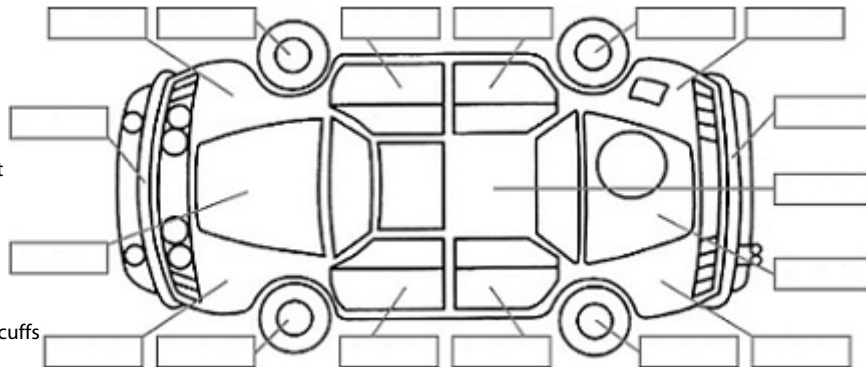

Make: Nissan	Model: Serena	Body Style: Wagon
Year: 2018	Registration:	Reg Expiry:
WoF Expiry: 07 May 2025	Odometer: 101,135 Kms	Good No: 25630849
VIN: 7AT0DH3FX24023635	Next Service: 111,140kms	Service History: No

Key:

- S = scratch
- D = dent
- R = rust
- PT = paint defect
- C = crack
- P = pin dent
- * = decals
- SC = stone chips
- W = significant scuffs

Body Inspection Comments

Note: some defects & blemishes may not be displayed in the diagram