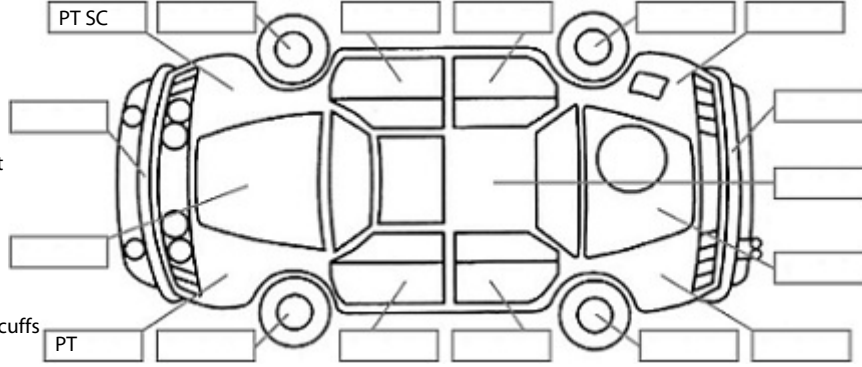

Key:

- S = scratch
- D = dent
- R = rust
- PT = paint defect
- C = crack
- P = pin dent
- * = decals
- SC = stone chips
- W = significant scuffs

Body Inspection Comments

Note: some defects & blemishes may not be displayed in the diagram

Engine Timing Mechanism: Timing Chain
Evidence of Cam Belt Replacement: Not Applicable Kms:

	Pass	Fail	N/A
Engine			
Oil level	✓		
Smoke & fumes	✓		
Performance	✓		
Noise	✓		
Cooling System			
Coolant condition	✓		
Performance	✓		
Radiator / Hoses (visual)	✓		
Transmission			
Operation	✓		
Noise	✓		
Clutch			✓
CV joints	✓		
Wheel bearings	✓		
Brakes			
Performance	✓		
Hand Brake	✓		
Tyres (lowest observed tread depth of tyres)			
Left front	6.0	mm	
Right front	7.0	mm	
Left rear	7.0	mm	
Right rear	7.0	mm	
Spare	N/A		
Suspension			
Suspension performance	✓		
Steering performance	✓		
Shock absorbers	✓		
Air Conditioning / Heater			
Operation	✓		
Electrical / Accessories			
Head lights	✓		
Tail lights	✓		
Indicators	✓		
Dashboard warning lights	✓		
Wipers (front & rear)	✓		
Window winder FL	✓		
Window winder FR	✓		
Window winder RL	✓		
Window winder RR	✓		
Rear view mirrors	✓		
Radio (basic test only)	✓		
CD (basic test only)			✓
Number of keys	2		
Central locking	✓		
Remote locking	✓		
Sat. Nav. (basic test only)			✓
Reversing camera			✓