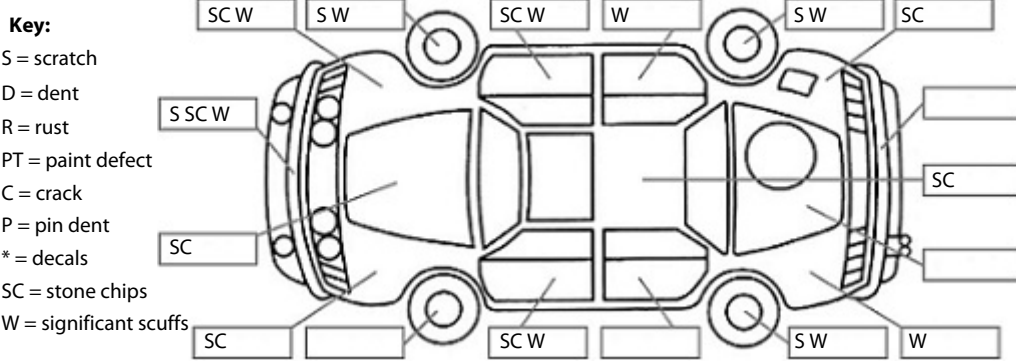

Body Inspection Comments

Paint coming off roof,

Conditions During Body Inspection: Dry

Under Carriage & Under Bonnet Inspection Comments

Front wheel drive,

Interior Comments

Seats	Good
Carpets	Good
Panels	Average
Dashboard	Good

General Comments

Road Conditions During Test Drive: Dry

Engine Timing Mechanism: Timing Chain
Evidence of Cam Belt Replacement: Not Applicable Kms:

	Pass	Fail	N/A
Engine			
Oil level	✓		
Smoke & fumes	✓		
Performance	✓		
Noise	✓		
Cooling System			
Coolant condition	✓		
Performance	✓		
Radiator / Hoses (visual)	✓		
Transmission			
Operation	✓		
Noise	✓		
Clutch			✓
CV joints	✓		
Wheel bearings	✓		
Brakes			
Performance	✓		
Hand Brake	✓		
Tyres (lowest observed tread depth of tyres)			
Left front	8.0	mm	
Right front	8.0	mm	
Left rear	4.0	mm	
Right rear	3.0	mm	
Spare	Yes		
Suspension			
Suspension performance	✓		
Steering performance	✓		
Shock absorbers	✓		
Air Conditioning / Heater			
Operation	✓		
Electrical / Accessories			
Head lights	✓		
Tail lights	✓		
Indicators	✓		
Dashboard warning lights	✓		
Wipers (front & rear)		✓	
Window winder FL	✓		
Window winder FR	✓		
Window winder RL	✓		
Window winder RR	✓		
Rear view mirrors	✓		
Radio (basic test only)	✓		
CD (basic test only)	✓		
Number of keys	2		
Central locking	✓		
Remote locking	✓		
Sat. Nav. (basic test only)			✓
Reversing camera			✓