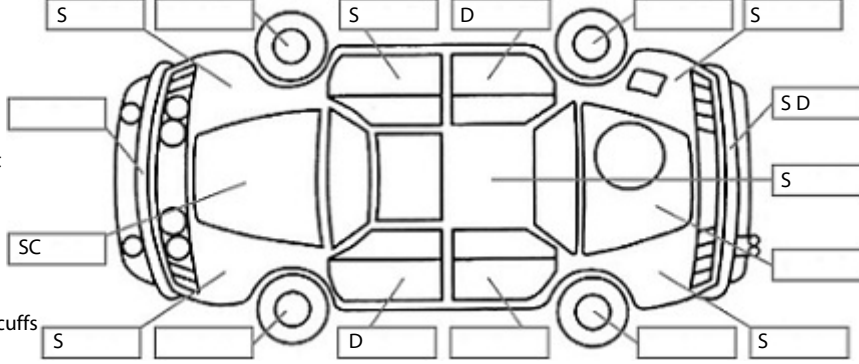

Make: Volkswagen	Model: T5	Body Style: Van
Year: 2008	Registration: PHC914	Reg Expiry: 05 Apr 2024
WoF Expiry: 08 Dec 2024	Odometer: 174,129 Kms	Good No: 25607357
VIN: WV1ZZZ7HZ8H12011	Next Service: 184,000	Service History: Yes

Key:

- S = scratch
- D = dent
- R = rust
- PT = paint defect
- C = crack
- P = pin dent
- * = decals
- SC = stone chips
- W = significant scuffs

Body Inspection Comments

No rear wipers

Note: some defects & blemishes may not be displayed in the diagram

Engine Timing Mechanism: Timing Chain
Evidence of Cam Belt Replacement: Not Applicable Kms:

	Pass	Fail	N/A
Engine			
Oil level	✓		
Smoke & fumes	✓		
Performance	✓		
Noise	✓		
Cooling System			
Coolant condition	✓		
Performance	✓		
Radiator / Hoses (visual)	✓		
Transmission			
Operation	✓		
Noise	✓		
Clutch			✓
CV joints	✓		
Wheel bearings	✓		
Brakes			
Performance	✓		
Hand Brake	✓		
Tyres (lowest observed tread depth of tyres)			
Left front	5.0	mm	
Right front	5.0	mm	
Left rear	7.0	mm	
Right rear	3.0	mm	
Spare	Yes		
Suspension			
Suspension performance	✓		
Steering performance	✓		
Shock absorbers	✓		
Air Conditioning / Heater			
Operation	✓		
Electrical / Accessories			
Head lights	✓		
Tail lights	✓		
Indicators	✓		
Dashboard warning lights	✓		
Wipers (front & rear)		✓	
Window winder FL	✓		
Window winder FR	✓		
Window winder RL			✓
Window winder RR			✓
Rear view mirrors	✓		
Radio (basic test only)	✓		
CD (basic test only)	✓		
Number of keys	1		
Central locking	✓		
Remote locking	✓		
Sat. Nav. (basic test only)			✓
Reversing camera			✓