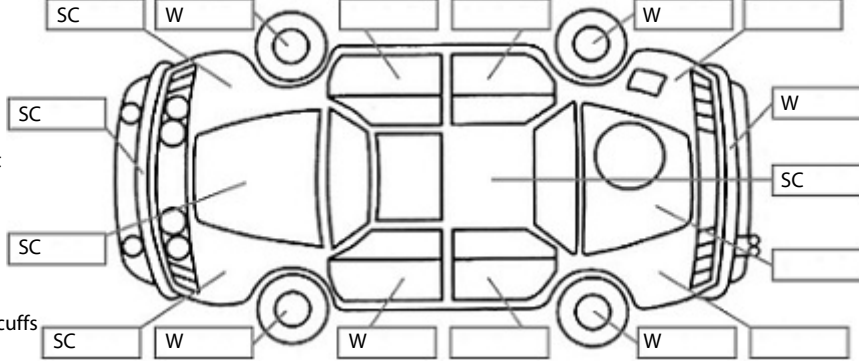

**Key:**

- S = scratch
- D = dent
- R = rust
- PT = paint defect
- C = crack
- P = pin dent
- \* = decals
- SC = stone chips
- W = significant scuffs

Body Inspection Comments

Stonechips in the cva ,

Note: some defects & blemishes may not be displayed in the diagram

Engine Timing Mechanism: Timing Chain  
Evidence of Cam Belt Replacement: Not Applicable Kms:

	Pass	Fail	N/A
<b>Engine</b>			
Oil level	✓		
Smoke & fumes	✓		
Performance	✓		
Noise	✓		
<b>Cooling System</b>			
Coolant condition	✓		
Performance	✓		
Radiator / Hoses (visual)	✓		
<b>Transmission</b>			
Operation	✓		
Noise	✓		
Clutch			✓
CV joints	✓		
Wheel bearings	✓		
<b>Brakes</b>			
Performance	✓		
Hand Brake	✓		
<b>Tyres</b> (lowest observed tread depth of tyres)			
Left front	3.0	mm	
Right front	4.0	mm	
Left rear	3.0	mm	
Right rear	4.0	mm	
Spare	Yes		
<b>Suspension</b>			
Suspension performance	✓		
Steering performance	✓		
Shock absorbers	✓		
<b>Air Conditioning / Heater</b>			
Operation	✓		
<b>Electrical / Accessories</b>			
Head lights	✓		
Tail lights	✓		
Indicators	✓		
Dashboard warning lights	✓		
Wipers (front & rear)	✓		
Window winder FL	✓		
Window winder FR	✓		
Window winder RL	✓		
Window winder RR	✓		
Rear view mirrors	✓		
Radio (basic test only)	✓		
CD (basic test only)			✓
Number of keys	1		
Central locking	✓		
Remote locking	✓		
Sat. Nav. (basic test only)	✓		
Reversing camera	✓		