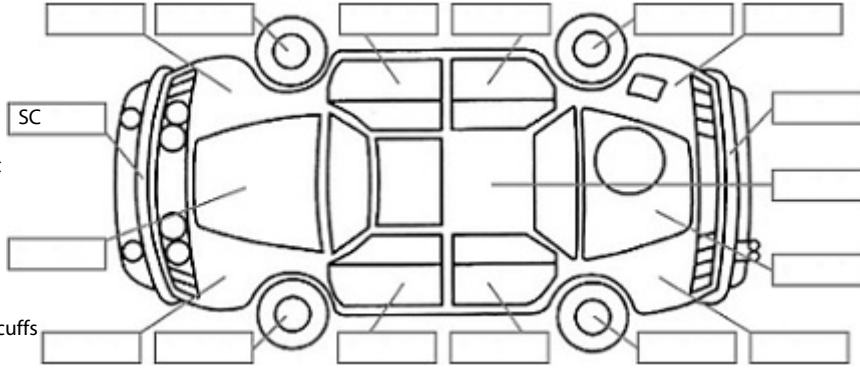

Make: Subaru	Model: Forester	Body Style: Wagon
Year: 2013	Registration:	Reg Expiry:
WoF Expiry: 02 Apr 2025	Odometer: 95,267 Kms	Good No: 25604713
VIN: 7AT0GF17X24019933	Next Service: 105300	Service History: No

Key:

- S = scratch
- D = dent
- R = rust
- PT = paint defect
- C = crack
- P = pin dent
- * = decals
- SC = stone chips
- W = significant scuffs

Body Inspection Comments

Note: some defects & blemishes may not be displayed in the diagram