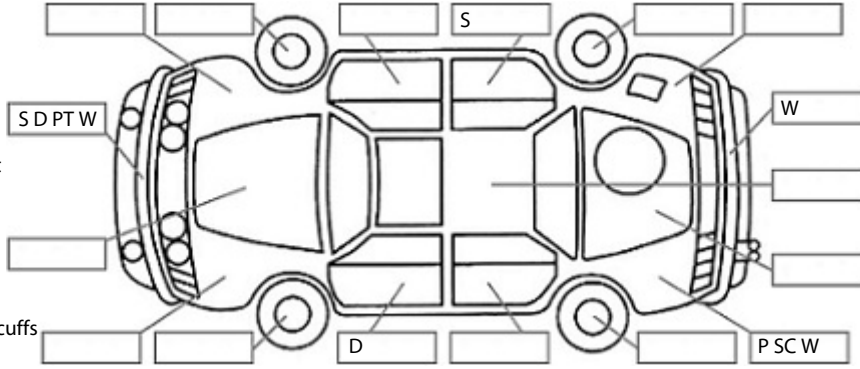

**Key:**

- S = scratch
- D = dent
- R = rust
- PT = paint defect
- C = crack
- P = pin dent
- \* = decals
- SC = stone chips
- W = significant scuffs

Body Inspection Comments

Note: some defects & blemishes may not be displayed in the diagram

Engine Timing Mechanism: Timing Chain  
Evidence of Cam Belt Replacement: Not Applicable Kms:

	Pass	Fail	N/A
<b>Engine</b>			
Oil level	✓		
Smoke & fumes	✓		
Performance	✓		
Noise	✓		
<b>Cooling System</b>			
Coolant condition	✓		
Performance	✓		
Radiator / Hoses (visual)	✓		
<b>Transmission</b>			
Operation	✓		
Noise	✓		
Clutch			✓
CV joints	✓		
Wheel bearings	✓		
<b>Brakes</b>			
Performance	✓		
Hand Brake	✓		
<b>Tyres</b> (lowest observed tread depth of tyres)			
Left front	4.2	mm	
Right front	4.5	mm	
Left rear	4.2	mm	
Right rear	4.4	mm	
Spare	N/A		
<b>Suspension</b>			
Suspension performance	✓		
Steering performance	✓		
Shock absorbers	✓		
<b>Air Conditioning / Heater</b>			
Operation	✓		
<b>Electrical / Accessories</b>			
Head lights	✓		
Tail lights	✓		
Indicators	✓		
Dashboard warning lights	✓		
Wipers (front & rear)	✓		
Window winder FL	✓		
Window winder FR	✓		
Window winder RL	✓		
Window winder RR	✓		
Rear view mirrors	✓		
Radio (basic test only)	✓		
CD (basic test only)	✓		
Number of keys	2		
Central locking	✓		
Remote locking	✓		
Sat. Nav. (basic test only)			✓
Reversing camera			✓