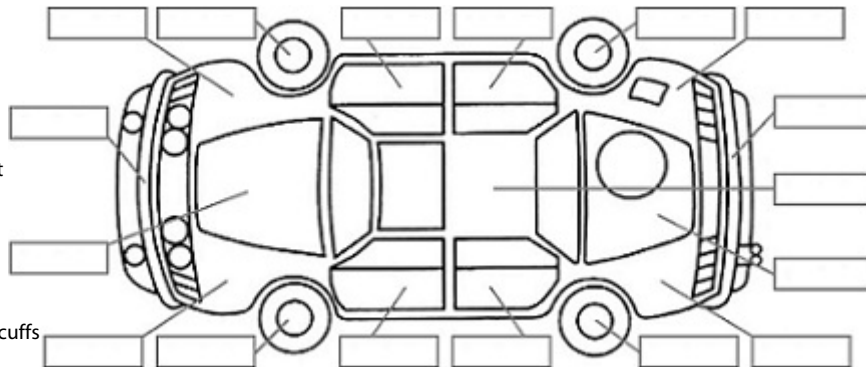

Make: Nissan	Model: NV350	Body Style: Van
Year: 2019	Registration:	Reg Expiry:
WoF Expiry: 12 Apr 2025	Odometer: 80,572 Kms	Good No: 25603552
VIN: 7AT0DH8RX24114494	Next Service: 90,500 kms	Service History: No

Key:

- S = scratch
- D = dent
- R = rust
- PT = paint defect
- C = crack
- P = pin dent
- * = decals
- SC = stone chips
- W = significant scuffs

Body Inspection Comments

Note: some defects & blemishes may not be displayed in the diagram