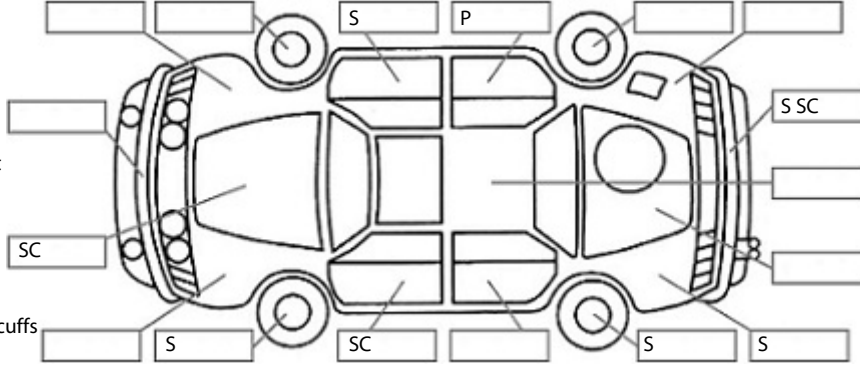

**Key:**

- S = scratch
- D = dent
- R = rust
- PT = paint defect
- C = crack
- P = pin dent
- \* = decals
- SC = stone chips
- W = significant scuffs

Body Inspection Comments

Note: some defects & blemishes may not be displayed in the diagram

Engine Timing Mechanism: Timing Chain  
Evidence of Cam Belt Replacement: Not Applicable Kms:

	Pass	Fail	N/A
<b>Engine</b>			
Oil level	✓		
Smoke & fumes	✓		
Performance	✓		
Noise	✓		
<b>Cooling System</b>			
Coolant condition	✓		
Performance	✓		
Radiator / Hoses (visual)	✓		
<b>Transmission</b>			
Operation	✓		
Noise	✓		
Clutch			✓
CV joints	✓		
Wheel bearings	✓		
<b>Brakes</b>			
Performance	✓		
Hand Brake	✓		
<b>Tyres</b> (lowest observed tread depth of tyres)			
Left front	5.4	mm	
Right front	5.4	mm	
Left rear	6.2	mm	
Right rear	6.7	mm	
Spare	Yes		
<b>Suspension</b>			
Suspension performance	✓		
Steering performance	✓		
Shock absorbers	✓		
<b>Air Conditioning / Heater</b>			
Operation	✓		
<b>Electrical / Accessories</b>			
Head lights	✓		
Tail lights	✓		
Indicators	✓		
Dashboard warning lights	✓		
Wipers (front & rear)	✓		
Window winder FL	✓		
Window winder FR	✓		
Window winder RL	✓		
Window winder RR	✓		
Rear view mirrors	✓		
Radio (basic test only)	✓		
CD (basic test only)			✓
Number of keys	1		
Central locking	✓		
Remote locking	✓		
Sat. Nav. (basic test only)			✓
Reversing camera	✓		