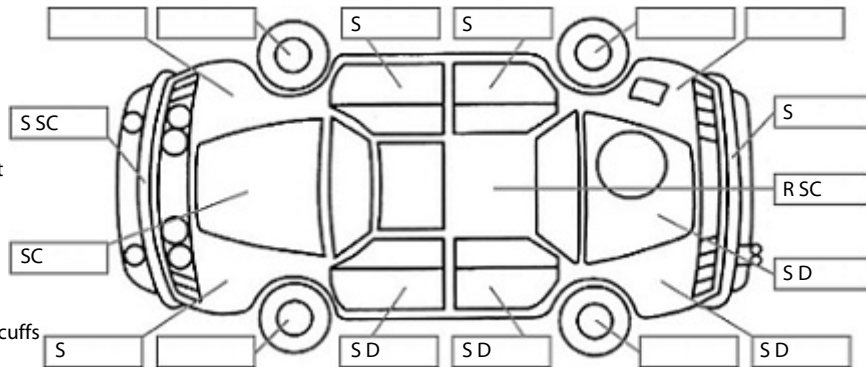

Key:

- S = scratch
- D = dent
- R = rust
- PT = paint defect
- C = crack
- P = pin dent
- * = decals
- SC = stone chips
- W = significant scuffs

Body Inspection Comments

RR console torn.

Note: some defects & blemishes may not be displayed in the diagram

Engine Timing Mechanism: Timing Chain
 Evidence of Cam Belt Replacement: Not Applicable Kms:

	Pass	Fail	N/A
Engine			
Oil level	✓		
Smoke & fumes	✓		
Performance	✓		
Noise	✓		
Cooling System			
Coolant condition	✓		
Performance	✓		
Radiator / Hoses (visual)	✓		
Transmission			
Operation	✓		
Noise	✓		
Clutch			✓
CV joints	✓		
Wheel bearings	✓		
Brakes			
Performance	✓		
Hand Brake	✓		
Tyres (lowest observed tread depth of tyres)			
Left front	5.5	mm	
Right front	5.5	mm	
Left rear	5.5	mm	
Right rear	5.5	mm	
Spare	Yes		
Suspension			
Suspension performance	✓		
Steering performance	✓		
Shock absorbers	✓		
Air Conditioning / Heater			
Operation	✓		
Electrical / Accessories			
Head lights	✓		
Tail lights	✓		
Indicators	✓		
Dashboard warning lights	✓		
Wipers (front & rear)	✓		
Window winder FL	✓		
Window winder FR	✓		
Window winder RL	✓		
Window winder RR	✓		
Rear view mirrors	✓		
Radio (basic test only)	✓		
CD (basic test only)	✓		
Number of keys	2		
Central locking	✓		
Remote locking	✓		
Sat. Nav. (basic test only)			✓
Reversing camera			✓