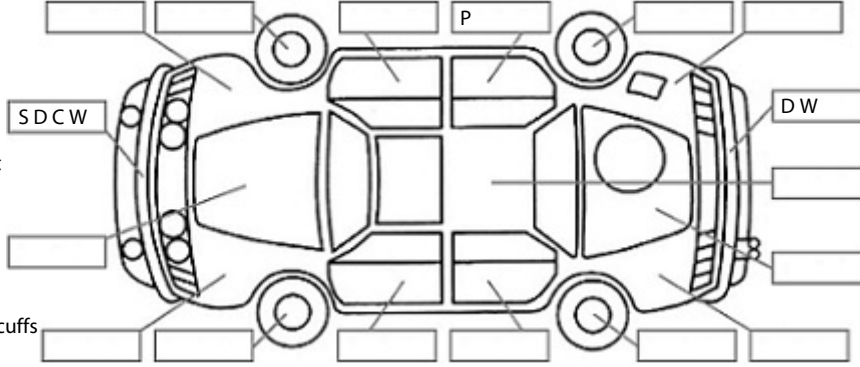

**Key:**

- S = scratch
- D = dent
- R = rust
- PT = paint defect
- C = crack
- P = pin dent
- \* = decals
- SC = stone chips
- W = significant scuffs

Body Inspection Comments

Front bumper impact damage

Note: some defects & blemishes may not be displayed in the diagram

Conditions During Body Inspection: Dry

Under Carriage & Under Bonnet Inspection Comments

F w d  
Oil leaking from the transmission .

Interior Comments

Seats	Average
Carpets	Average
Panels	Good
Dashboard	Good