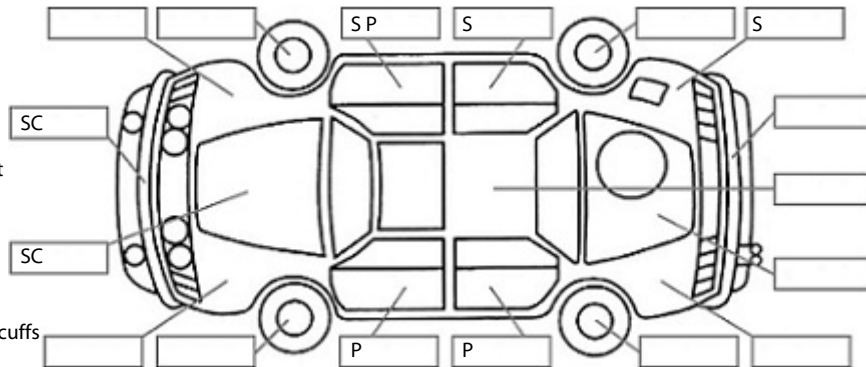

Make: LDV	Model: G10	Body Style: Van
Year: 2020	Registration: MQT432	Reg Expiry: 04 Jun 2024
WoF Expiry: 13 Nov 2024	Odometer: 177,806 Kms	Good No: 25579895
VIN: LSKG4GL1XKA080494	Next Service: 187000	Service History: Yes

Key:

- S = scratch
- D = dent
- R = rust
- PT = paint defect
- C = crack
- P = pin dent
- * = decals
- SC = stone chips
- W = significant scuffs

Body Inspection Comments

Note: some defects & blemishes may not be displayed in the diagram