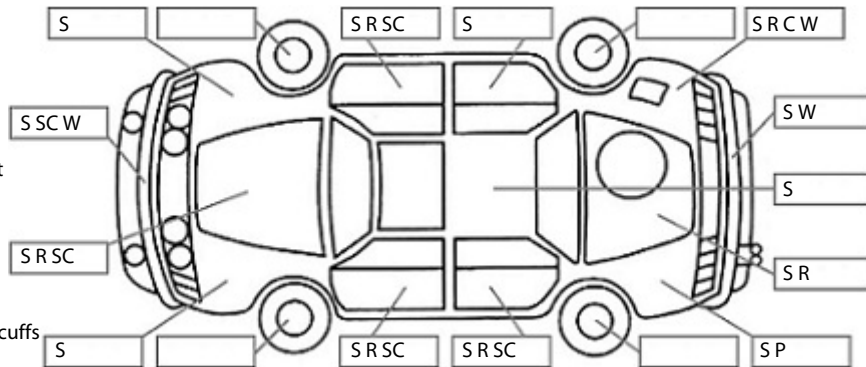

Key:

- S = scratch
- D = dent
- R = rust
- PT = paint defect
- C = crack
- P = pin dent
- * = decals
- SC = stone chips
- W = significant scuffs

Body Inspection Comments

- Rear door seals torn
- Right tail light cracked
- Paint worn away in drivers door sill
- Tear in drivers seat

Note: some defects & blemishes may not be displayed in the diagram

Conditions During Body Inspection: Dry

Under Carriage & Under Bonnet Inspection Comments

Interior Comments

Seats	Average
Carpets	Average
Panels	Average
Dashboard	Average