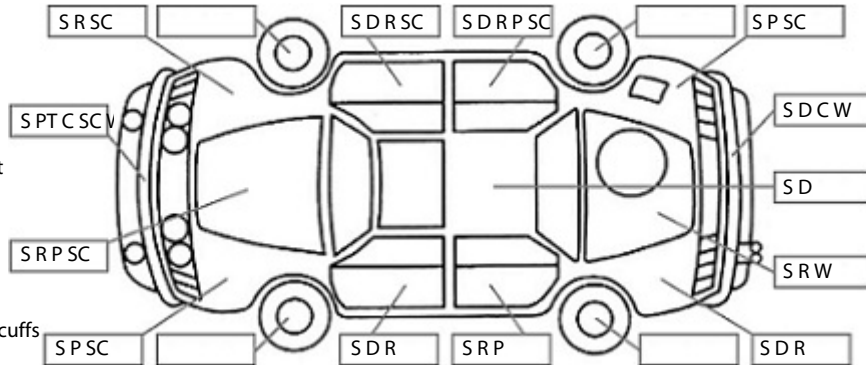

Make: LDV	Model: G10	Body Style: Van
Year: 2017	Registration: KZP860	Reg Expiry: 29 Feb 2024
WoF Expiry: 05 Feb 2025	Odometer: 151,515 Kms	Good No: 25571042
VIN: LSKG4BL12HA074555	Next Service: 162,000	Service History: Yes

Key:

- S = scratch
- D = dent
- R = rust
- PT = paint defect
- C = crack
- P = pin dent
- * = decals
- SC = stone chips
- W = significant scuffs

Note: some defects & blemishes may not be displayed in the diagram