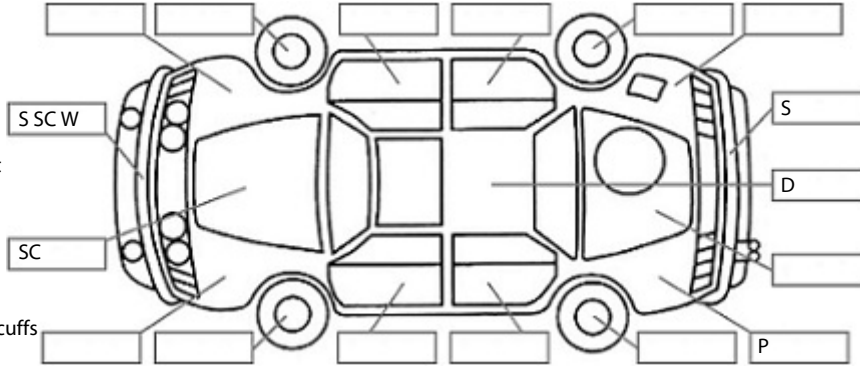

**Key:**

- S = scratch
- D = dent
- R = rust
- PT = paint defect
- C = crack
- P = pin dent
- \* = decals
- SC = stone chips
- W = significant scuffs

Body Inspection Comments

Note: some defects & blemishes may not be displayed in the diagram

Conditions During Body Inspection: Dry

Under Carriage & Under Bonnet Inspection Comments

Oil weep between engine & gearbox area. Inner edge on both rear tyres are worn very low, both rear tyres are very low on tread depth, will need replaced soon.