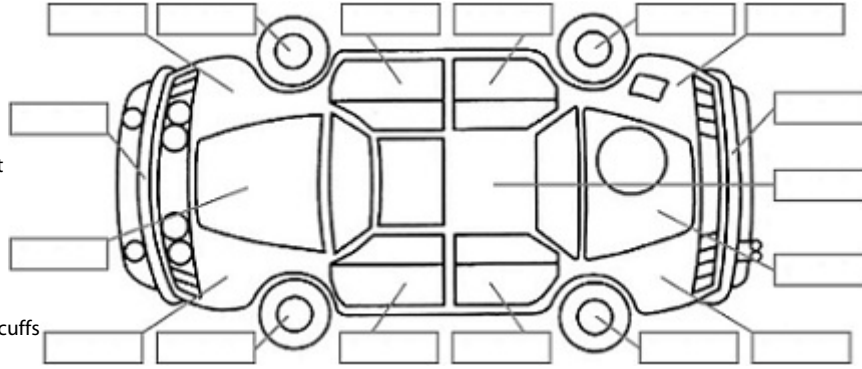

Make: Nissan	Model: Serena	Body Style: Wagon
Year: 2016	Registration:	Reg Expiry:
WoF Expiry: 15 Apr 2025	Odometer: 94,683 Kms	Good No: 25567174
VIN: 7AT0DH3FX24000763	Next Service: 104,685km	Service History: No

Key:

- S = scratch
- D = dent
- R = rust
- PT = paint defect
- C = crack
- P = pin dent
- * = decals
- SC = stone chips
- W = significant scuffs

Body Inspection Comments

Note: some defects & blemishes may not be displayed in the diagram