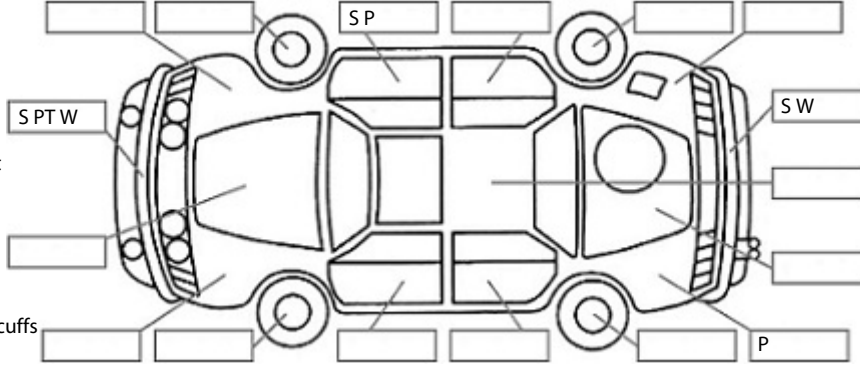

**Key:**

- S = scratch
- D = dent
- R = rust
- PT = paint defect
- C = crack
- P = pin dent
- \* = decals
- SC = stone chips
- W = significant scuffs

Body Inspection Comments

Note: some defects & blemishes may not be displayed in the diagram

Engine Timing Mechanism: Timing Chain  
Evidence of Cam Belt Replacement: Not Applicable Kms:

	Pass	Fail	N/A
<b>Engine</b>			
Oil level	✓		
Smoke & fumes	✓		
Performance	✓		
Noise	✓		
<b>Cooling System</b>			
Coolant condition	✓		
Performance	✓		
Radiator / Hoses (visual)	✓		
<b>Transmission</b>			
Operation	✓		
Noise	✓		
Clutch			✓
CV joints	✓		
Wheel bearings	✓		
<b>Brakes</b>			
Performance	✓		
Hand Brake	✓		
<b>Tyres</b> (lowest observed tread depth of tyres)			
Left front	5.2	mm	
Right front	5.2	mm	
Left rear	4.1	mm	
Right rear	4.7	mm	
Spare	N/A		
<b>Suspension</b>			
Suspension performance	✓		
Steering performance	✓		
Shock absorbers	✓		
<b>Air Conditioning / Heater</b>			
Operation	✓		
<b>Electrical / Accessories</b>			
Head lights	✓		
Tail lights	✓		
Indicators	✓		
Dashboard warning lights	✓		
Wipers (front & rear)	✓		
Window winder FL	✓		
Window winder FR	✓		
Window winder RL	✓		
Window winder RR	✓		
Rear view mirrors	✓		
Radio (basic test only)	✓		
CD (basic test only)	✓		
Number of keys	2		
Central locking	✓		
Remote locking	✓		
Sat. Nav. (basic test only)			✓
Reversing camera	✓		