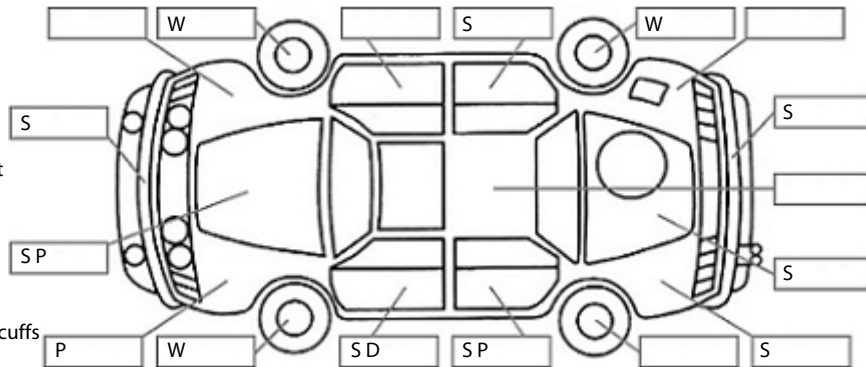

Key:

- S = scratch
- D = dent
- R = rust
- PT = paint defect
- C = crack
- P = pin dent
- * = decals
- SC = stone chips
- W = significant scuffs

Body Inspection Comments

Note: some defects & blemishes may not be displayed in the diagram

Engine Timing Mechanism: Timing Chain
 Evidence of Cam Belt Replacement: Not Applicable Kms:

	Pass	Fail	N/A
Engine			
Oil level	✓		
Smoke & fumes	✓		
Performance	✓		
Noise	✓		
Cooling System			
Coolant condition	✓		
Performance	✓		
Radiator / Hoses (visual)	✓		
Transmission			
Operation	✓		
Noise	✓		
Clutch			✓
CV joints	✓		
Wheel bearings	✓		
Brakes			
Performance	✓		
Hand Brake	✓		
Tyres (lowest observed tread depth of tyres)			
Left front	5.0	mm	
Right front	5.0	mm	
Left rear	7.0	mm	
Right rear	7.0	mm	
Spare	Yes		
Suspension			
Suspension performance	✓		
Steering performance	✓		
Shock absorbers	✓		
Air Conditioning / Heater			
Operation	✓		
Electrical / Accessories			
Head lights	✓		
Tail lights	✓		
Indicators	✓		
Dashboard warning lights	✓		
Wipers (front & rear)	✓		
Window winder FL	✓		
Window winder FR	✓		
Window winder RL	✓		
Window winder RR	✓		
Rear view mirrors	✓		
Radio (basic test only)	✓		
CD (basic test only)	✓		
Number of keys	2		
Central locking	✓		
Remote locking	✓		
Sat. Nav. (basic test only)			✓
Reversing camera	✓		