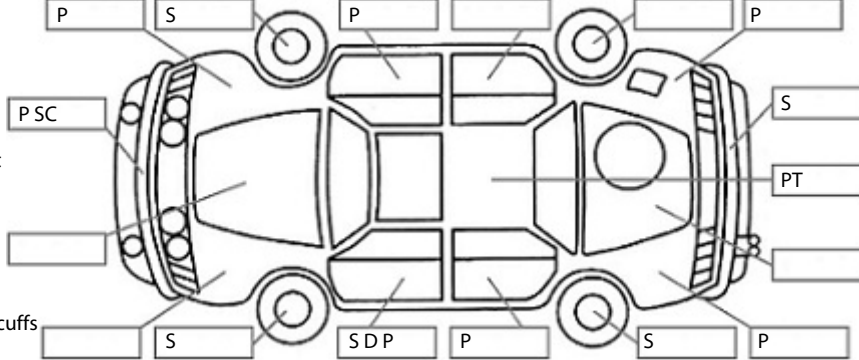

Make: Toyota	Model: Highlander	Body Style: SUV
Year: 2013	Registration: HFC540	Reg Expiry: 22 Jan 2025
WoF Expiry: 02 Aug 2025	Odometer: 171,112 Kms	Good No: 25555591
VIN: JTEES41A002216932	Next Service: 186000 kms	Service History: Yes

Key:

- S = scratch
- D = dent
- R = rust
- PT = paint defect
- C = crack
- P = pin dent
- * = decals
- SC = stone chips
- W = significant scuffs

Body Inspection Comments

Note: some defects & blemishes may not be displayed in the diagram

Engine Timing Mechanism: Timing Chain
Evidence of Cam Belt Replacement: Not Applicable Kms:

	Pass	Fail	N/A
Engine			
Oil level	✓		
Smoke & fumes	✓		
Performance	✓		
Noise	✓		
Cooling System			
Coolant condition	✓		
Performance	✓		
Radiator / Hoses (visual)	✓		
Transmission			
Operation	✓		
Noise	✓		
Clutch			✓
CV joints	✓		
Wheel bearings	✓		
Brakes			
Performance	✓		
Hand Brake	✓		
Tyres (lowest observed tread depth of tyres)			
Left front	6.0	mm	
Right front	6.0	mm	
Left rear	4.0	mm	
Right rear	4.0	mm	
Spare	Yes		
Suspension			
Suspension performance	✓		
Steering performance	✓		
Shock absorbers	✓		
Air Conditioning / Heater			
Operation	✓		
Electrical / Accessories			
Head lights	✓		
Tail lights	✓		
Indicators	✓		
Dashboard warning lights	✓		
Wipers (front & rear)	✓		
Window winder FL	✓		
Window winder FR	✓		
Window winder RL	✓		
Window winder RR	✓		
Rear view mirrors	✓		
Radio (basic test only)	✓		
CD (basic test only)	✓		
Number of keys	1		
Central locking	✓		
Remote locking	✓		
Sat. Nav. (basic test only)			✓
Reversing camera	✓		