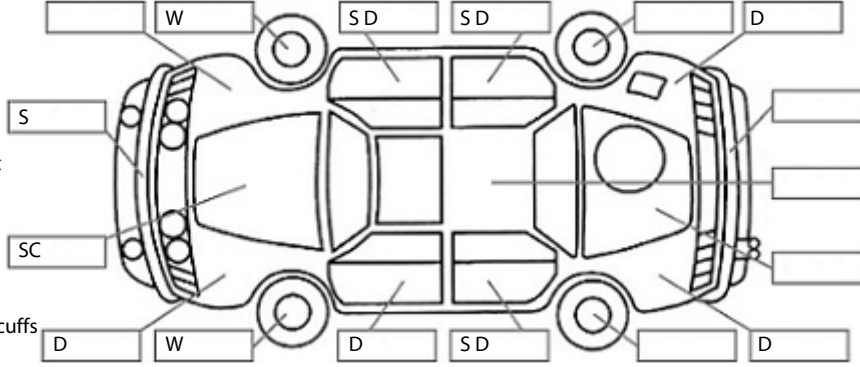

Make: Honda	Model: HR-V	Body Style: SUV
Year: 2017	Registration: KQP32	Reg Expiry: 14 Jan 2025
WoF Expiry: 18 Jul 2025	Odometer: 151,655 Kms	Good No: 25538975
VIN: MRHRU5830HP06037	Next Service: 160,000 kms	Service History: No

Key:

- S = scratch
- D = dent
- R = rust
- PT = paint defect
- C = crack
- P = pin dent
- * = decals
- SC = stone chips
- W = significant scuffs

Body Inspection Comments

Note: some defects & blemishes may not be displayed in the diagram