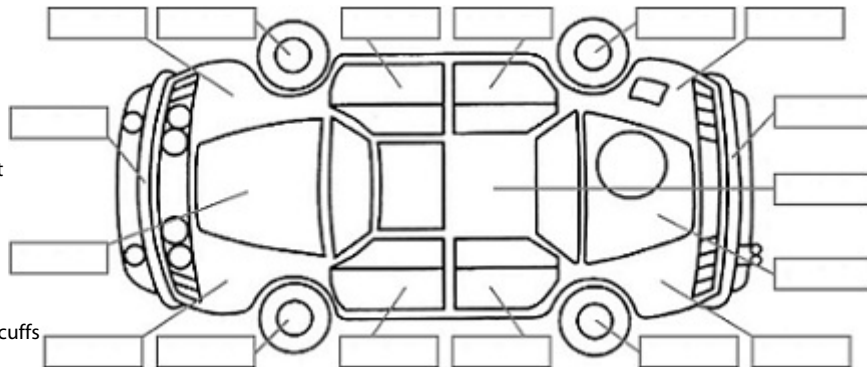

Make: Nissan	Model: Serena	Body Style: Wagon
Year: 2016	Registration:	Reg Expiry:
WoF Expiry: 08 Mar 2025	Odometer: 125,375 Kms	Good No: 25537649
VIN: 7AT0DH3FX24003196	Next Service: 135,000 kms	Service History: No

Key:

- S = scratch
- D = dent
- R = rust
- PT = paint defect
- C = crack
- P = pin dent
- * = decals
- SC = stone chips
- W = significant scuffs

Body Inspection Comments

Note: some defects & blemishes may not be displayed in the diagram