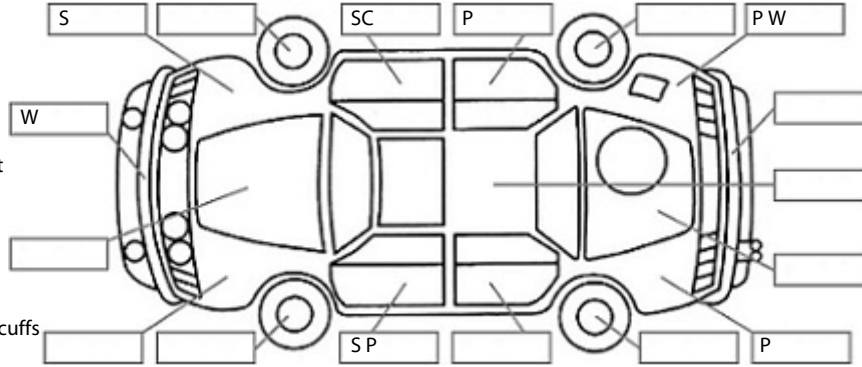

Key:

- S = scratch
- D = dent
- R = rust
- PT = paint defect
- C = crack
- P = pin dent
- * = decals
- SC = stone chips
- W = significant scuffs

Body Inspection Comments

Note: some defects & blemishes may not be displayed in the diagram

Fitted with snow tires all around

Conditions During Body Inspection: Dry

Under Carriage & Under Bonnet Inspection Comments

Interior Comments

Seats	Good
Carpets	Good
Panels	Good
Dashboard	Good

General Comments