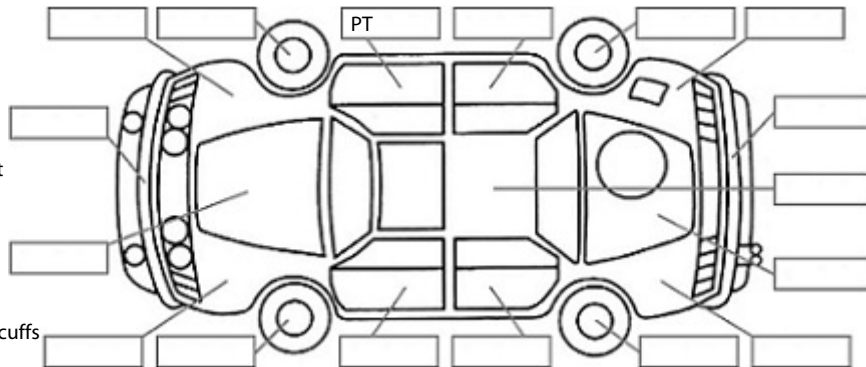

Make: Subaru	Model: XV	Body Style: Hatchback
Year: 2017	Registration:	Reg Expiry:
WoF Expiry: 23 Feb 2025	Odometer: 81,653 Kms	Good No: 25530021
VIN: 7AT0GF1XX24057858	Next Service: 91200	Service History: Yes

Key:

- S = scratch
- D = dent
- R = rust
- PT = paint defect
- C = crack
- P = pin dent
- * = decals
- SC = stone chips
- W = significant scuffs

Body Inspection Comments

Note: some defects & blemishes may not be displayed in the diagram