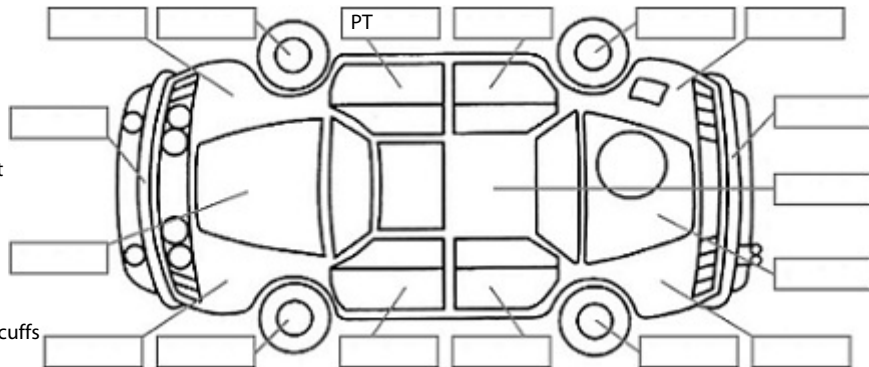

<b>Make:</b> Subaru	<b>Model:</b> XV	<b>Body Style:</b> Hatchback
<b>Year:</b> 2017	<b>Registration:</b> QWE952	<b>Reg Expiry:</b> 04 Jun 2025
<b>WoF Expiry:</b> 25 Dec 2025	<b>Odometer:</b> 81,654 Kms	<b>Good No:</b> 25530021
<b>VIN:</b> 7AT0GF1XX24057858	<b>Next Service:</b> 91200	<b>Service History:</b> Yes

**Key:**

- S = scratch
- D = dent
- R = rust
- PT = paint defect
- C = crack
- P = pin dent
- \* = decals
- SC = stone chips
- W = significant scuffs

Body Inspection Comments

Note: some defects & blemishes may not be displayed in the diagram