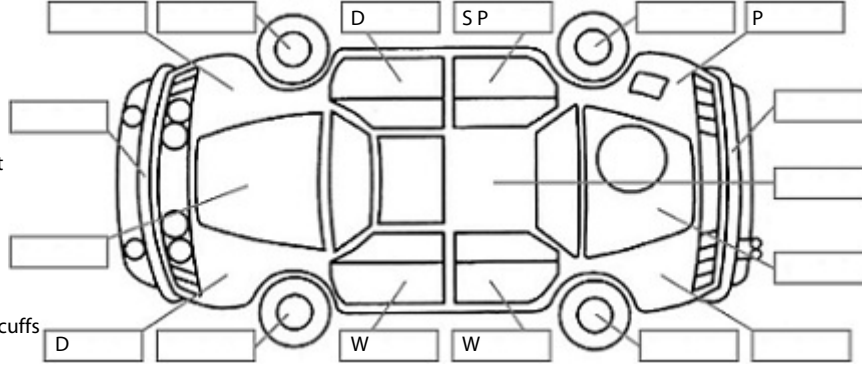

Make: Nissan	Model: Serena	Body Style: Wagon
Year: 2018	Registration:	Reg Expiry:
WoF Expiry: 28 Feb 2025	Odometer: 99,641 Kms	Good No: 25529996
VIN: 7AT0DH3FX24010763	Next Service: 109700	Service History: No

Key:

- S = scratch
- D = dent
- R = rust
- PT = paint defect
- C = crack
- P = pin dent
- * = decals
- SC = stone chips
- W = significant scuffs

Body Inspection Comments

Note: some defects & blemishes may not be displayed in the diagram